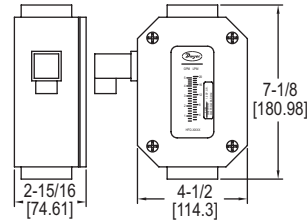

Dwyer

SERIES HFO

IN-LINE FLOW ALARM

Latching Alarm Capabilities, For Air, Water or Caustic Fluids, Unrestricted Mounting

The **Series HFO In-Line Flow Alarm** provides continuous monitoring and control of flow rate levels. The flow alarm can be configured to open or close a contact for an increasing or decreasing set point. Available in 1/4", 1/2", 1" or 1-1/2" female NPT process connections, in aluminum, brass or 304 SS body.

FEATURES/BENEFITS

- Provides two 10 A SPDT limit switches with field adjustable alarm settings for application control and integral direct reading scale provides local indication of flow rate
- Increased application versatility with no inlet or outlet straight plumbing requirement and can be mounted horizontally, vertically, or inverted
- Outdoor or harsh environment installation capable with rugged cast aluminum construction and NEMA 4X (IP65) enclosure

SPECIFICATIONS

Service: Compatible gases or liquids.
Wetted Materials: Body: Aluminum, brass or 304 SS; Seals: Buna-N or fluoroelastomer; Magnet: PTFE coated Alnico; Other internal parts: 304 SS.
Viscosity: 500 SSU.
Temperature Limits: 170°F (76°C).
Pressure Limits: Aluminum body: 600 psig (41 bar); Brass body: 3500 psig (240 bar); 304 SS body: 6000 psig (413 bar).

Enclosure Rating: NEMA 4X (IP66).
Accuracy: ±2% FS.
Repeatability: ±1% of FS.
Switch Type: SPDT, 10 A @ 250 VAC; 0.5 A @ 125 VDC, (resistive).
Shipping Weight: 1/4 to 1/2" female NPT models: 3 lb (1.4 kg); 3/4 to 1" female NPT models: 4.5 lb (2.0 kg); 1-1/2" female NPT models: 12 lb (5.4 kg).