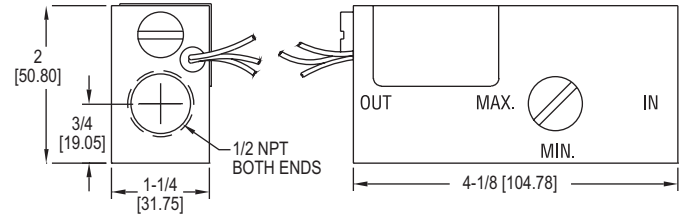

ADJUSTABLE FLOW SWITCH

For Oils, Water and Gases, Infinite Adjustments

Flow Switches,
Shuttle/Piston

The **Series AFS Adjustable Flow Switch** is externally adjustable piston-type flow switches for oils, liquids and gases. This Series offers an infinite number of flow settings from 0.5 to 20 GPM.

FEATURES/BENEFITS

- Externally adjustable flow set point
- Offers a number of flow settings at pressures up to 1000 psig, with low pressure drop and precise repeatability

APPLICATIONS

- Protecting machine tools from coolant flow failure
- Protecting bearings from loss of lubricant
- Assuring proper air flow
- Water or compatible liquid control
- Oil flow control
- Control of gas flows

SPECIFICATIONS

Service: Compatible gases or liquids.
Wetted Materials: Housing and Piston: See model chart; Spring: 316 SS; O-ring: Fluoroelastomer; Other: Epoxy.
Temperature Limits: -20 to 300°F (-29 to 149°C), -20 to 225°F (-29 to 107.2°C) with polysulfone piston.
Pressure Limit: 1000 psi (68 bar).
Accuracy: ±10% of set point.
Repeatability: ±1% maximum deviation.
Switch Type: SPDT.
Electrical Rating: .17 A @ 120 VAC, .08 A @ 240 VAC, .13 A @ 120 VDC, .06 A @ 240 VDC.
Electrical Connections: 18 AWG, 24" (61 cm), polymeric lead wires, optional 1/2" male NPT conduit connection.
Process Connection: 1/2" female NPT ports.
Mounting Orientation: Any.
Set Point Adjustment: Liquids: 0.5 to 20 GPM (1.9 to 75.7 LPM); Gases: 1.0 to 75 SCFM (28 to 2124 LPM) at 5 psig.
Required Filtration: 50 microns or better.
Weight: 2 lb, 11 oz (1.22 kg).
Agency Approvals: CE.