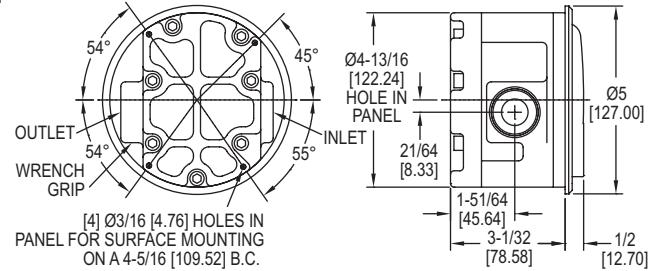

## Brass Body, Three Ranges to 20 GPM Water, Shatterproof Construction

The Series RMV Rate-Master® Dial-Type Flowmeter measures higher water flow rates with  $\pm 2\%$  of full-scale accuracy at an affordable price. Stocked models are fitted with 1" female NPT inlet and outlet; 3/4" and 1/2" sizes are also available. Install in line, supported by piping or flush panel mount with complete hardware package included.

**Pressure Drop:** 0 to 5 GPM: 3.2 psid; 0 to 10 GPM: 5.3 psid; 0 to 20 GPM: 10.4 psid.  
**Accuracy:**  $\pm 2\%$  of FS.  
**Size:** Diameter dial face 4" (101.6 mm).  
**Process Connections:** See chart.  
**Maximum Flow:** 1.5 x FS reading.  
**Weight:** 9 lb (4.08 kg).

### MODEL CHART

Model	Range, GPM Water	Connection Size
RMV-1-3	0 to 5	1" female NPT
RMV-2-3	0 to 10	1" female NPT
RMV-3-3	0 to 20	1" female NPT
RMV-1-2	0 to 5	3/4" female NPT
RMV-2-2	0 to 10	3/4" female NPT
RMV-3-2	0 to 20	3/4" female NPT
RMV-1-1	0 to 5	1/2" female NPT
RMV-2-1	0 to 10	1/2" female NPT
RMV-3-1	0 to 20	1/2" female NPT