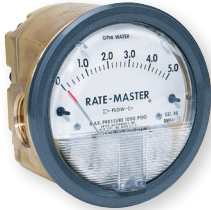

# RATE-MASTER® DIAL-TYPE FLOWMETER

## Brass Body, Three Ranges to 20 GPM Water, Shatterproof Construction

The Series RMV Rate-Master® Dial-Type Flowmeter measures higher water flow rates with  $\pm 2\%$  of full-scale accuracy at an affordable price. Stocked models are fitted with 1" female NPT inlet and outlet; 3/4" and 1/2" sizes are also available. Install in line, supported by piping or flush panel mount with complete hardware package included.

### FEATURES/BENEFITS

- Rugged forged brass housing yields great compatibility and strength, allowing the unit to withstand system pressures to 1000 psig (68.9 bar)
- Shatter proof construction, unlike glass tube variable area flowmeters, yields long operation life

### APPLICATIONS

- Monitor coolant flow through ingot heaters, high-amp switchgear, resistance welders, heat exchangers, compressors, scrubbers
- Monitor water consumption to different processes and operations for more efficient operations
- Calculate required fill or drain times for tanks, water towers