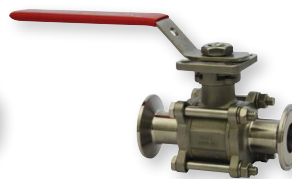

VALVE REPAIR KIT

Seals and O-rings for Series WE

VRK-04

The **SERIES VRK** repair kit includes a complete set of O-rings and seals for the Series WE ball valves.

SPECIFICATIONS

Agency Approvals: Meets the technical requirements of EU Directive 2011/65/EU (RoHS II).

PARTS LIST - INCLUDED IN KIT

1 PTFE thrust washer	2 PTFE seals (not included for WE03)
1 FKM O-ring	2 PTFE seals (WE03 only)
2 PTFE stem packing	2 RTFE seats (not included for WE03)

MODEL CHART

Model	Valve Series and Size	Model	Valve Series and Size	Model	Valve Series and Size	Model	Valve Series and Size
VRK-02	WE01-1/2"	VRK-14	WE02-1-1/2"	VRK-22	WE03-1-1/2"	VRK-36	WE31-1/2"
VRK-03	WE01-3/4"		WE05-1-1/2"	VRK-23	WE03-2"	VRK-37	WE31-3/4"
VRK-04	WE01-1"		WE06-1-1/2"	VRK-27	WE04-1/2"	VRK-38	WE31-1"
VRK-06	WE01-1-1/2"	VRK-15	WE02-2"		WE07-1/2"	VRK-40	WE31-1-1/2"
VRK-07	WE01-2"		WE05-2"	VRK-28	WE04-3/4"	VRK-41	WE31-2"
VRK-08	WE01-2-1/2"		WE06-2"		WE07-3/4"	VRK-42	WE33-1/2"
VRK-09	WE01-3"	VRK-16	WE02-2-1/2"	VRK-29	WE04-1"	VRK-43	WE33-3/4"
VRK-10	WE02-1/2"		WE05-2-1/2"		WE07-1"	VRK-44	WE33-1"
	WE05-1/2"		WE06-2-1/2"	VRK-31	WE04-1-1/2"	VRK-45	WE33-1-1/2"
	WE06-1/2"	VRK-17	WE02-3"		WE07-1-1/2"	VRK-46	WE33-2"
VRK-11	WE02-3/4"		WE05-3"	VRK-32	WE04-2"	VRK-50	WE34-1/2"
	WE05-3/4"		WE06-3"		WE07-2"	VRK-51	WE34-3/4"
	WE06-3/4"	VRK-19	WE03-1/2"	VRK-33	WE04-2-1/2"	VRK-52	WE34-1"
VRK-12	WE02-1"	VRK-20	WE03-3/4"		WE07-2-1/2"	VRK-54	WE34-1-1/2"
	WE05-1"	VRK-21	WE03-1"	VRK-34	WE04-3"	VRK-55	WE34-2"
	WE06-1"				WE07-3"	VRK-56	WE34-2-1/2"
						VRK-57	WE34-3"

VALVE REPAIR KIT FOR:

Series WE01

Series WE02

Series WE03

Series WE04

Series WE31

Series WE33

Series WE34