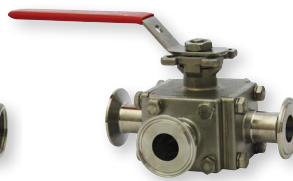

VALVE REPAIR KIT

Seals and O-rings for Series WE

VRK-04

The **SERIES VRK** repair kit includes a complete set of O-rings and seals for the Series WE ball valves.

SPECIFICATIONS

Agency Approvals: Meets the technical requirements of EU Directive 2011/65/EU (RoHS II).

PARTS LIST - INCLUDED IN KIT

1 PTFE thrust washer	2 PTFE seals (not included for WE03)
1 FKM O-ring	2 PTFE seals (WE03 only)
2 PTFE stem packing	2 RTFE seats (not included for WE03)

MODEL CHART

Model	Valve Series and Size	Model	Valve Series and Size	Model	Valve Series and Size	Model	Valve Series and Size
VRK-02	WE01-1/2"	VRK-14	WE02-1-1/2"	VRK-22	WE03-1-1/2"	VRK-36	WE31-1/2"
VRK-03	WE01-3/4"		WE05-1-1/2"	VRK-23	WE03-2"	VRK-37	WE31-3/4"
VRK-04	WE01-1"		WE06-1-1/2"	VRK-27	WE04-1/2"	VRK-38	WE31-1"
VRK-06	WE01-1-1/2"	VRK-15	WE02-2"		WE07-1/2"	VRK-40	WE31-1-1/2"
VRK-07	WE01-2"		WE05-2"	VRK-28	WE04-3/4"	VRK-41	WE31-2"
VRK-08	WE01-2-1/2"		WE06-2"		WE07-3/4"	VRK-42	WE33-1/2"
VRK-09	WE01-3"	VRK-16	WE02-2-1/2"	VRK-29	WE04-1"	VRK-43	WE33-3/4"
VRK-10	WE02-1/2"		WE05-2-1/2"		WE07-1"	VRK-44	WE33-1"
	WE05-1/2"		WE06-2-1/2"	VRK-31	WE04-1-1/2"	VRK-45	WE33-1-1/2"
	WE06-1/2"	VRK-17	WE02-3"		WE07-1-1/2"	VRK-46	WE33-2"
VRK-11	WE02-3/4"		WE05-3"	VRK-32	WE04-2"	VRK-50	WE34-1/2"
	WE05-3/4"		WE06-3"		WE07-2"	VRK-51	WE34-3/4"
	WE06-3/4"	VRK-19	WE03-1/2"	VRK-33	WE04-2-1/2"	VRK-52	WE34-1"
VRK-12	WE02-1"	VRK-20	WE03-3/4"		WE07-2-1/2"	VRK-54	WE34-1-1/2"
	WE05-1"	VRK-21	WE03-1"	VRK-34	WE04-3"	VRK-55	WE34-2"
	WE06-1"				WE07-3"	VRK-56	WE34-2-1/2"
						VRK-57	WE34-3"

VALVE REPAIR KIT FOR:

Series WE01

Series WE02

Series WE03

Series WE04

Series WE31

Series WE33

Series WE34