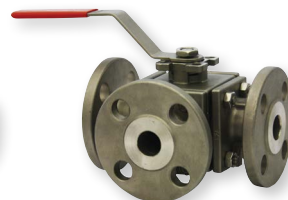

VALVE REPAIR KIT

Seals and O-rings for Series WE

VRK-04

The **SERIES VRK** repair kit includes a complete set of O-rings and seals for the Series WE ball valves.

SPECIFICATIONS

Agency Approvals: Meets the technical requirements of EU Directive 2011/65/EU (RoHS II).

PARTS LIST - INCLUDED IN KIT

1 PTFE thrust washer	2 PTFE seals (not included for WE03)
1 FKM O-ring	2 PTFE seals (WE03 only)
2 PTFE stem packing	2 RTFE seats (not included for WE03)

MODEL CHART

Model	Valve Series and Size	Model	Valve Series and Size	Model	Valve Series and Size	Model	Valve Series and Size
VRK-02	WE01-1/2"	VRK-14	WE02-1-1/2"	VRK-22	WE03-1-1/2"	VRK-36	WE31-1/2"
VRK-03	WE01-3/4"		WE05-1-1/2"	VRK-23	WE03-2"	VRK-37	WE31-3/4"
VRK-04	WE01-1"		WE06-1-1/2"	VRK-27	WE04-1/2"	VRK-38	WE31-1"
VRK-06	WE01-1-1/2"	VRK-15	WE02-2"		WE07-1/2"	VRK-40	WE31-1-1/2"
VRK-07	WE01-2"		WE05-2"	VRK-28	WE04-3/4"	VRK-41	WE31-2"
VRK-08	WE01-2-1/2"		WE06-2"		WE07-3/4"	VRK-42	WE33-1/2"
VRK-09	WE01-3"	VRK-16	WE02-2-1/2"	VRK-29	WE04-1"	VRK-43	WE33-3/4"
VRK-10	WE02-1/2"		WE05-2-1/2"		WE07-1"	VRK-44	WE33-1"
	WE05-1/2"		WE06-2-1/2"	VRK-31	WE04-1-1/2"	VRK-45	WE33-1-1/2"
	WE06-1/2"	VRK-17	WE02-3"		WE07-1-1/2"	VRK-46	WE33-2"
VRK-11	WE02-3/4"		WE05-3"	VRK-32	WE04-2"	VRK-50	WE34-1/2"
	WE05-3/4"		WE06-3"		WE07-2"	VRK-51	WE34-3/4"
	WE06-3/4"	VRK-19	WE03-1/2"	VRK-33	WE04-2-1/2"	VRK-52	WE34-1"
VRK-12	WE02-1"	VRK-20	WE03-3/4"		WE07-2-1/2"	VRK-54	WE34-1-1/2"
	WE05-1"	VRK-21	WE03-1"	VRK-34	WE04-3"	VRK-55	WE34-2"
	WE06-1"				WE07-3"	VRK-56	WE34-2-1/2"
						VRK-57	WE34-3"

VALVE REPAIR KIT FOR:

Series WE01

Series WE02

Series WE03

Series WE04

Series WE31

Series WE33

Series WE34